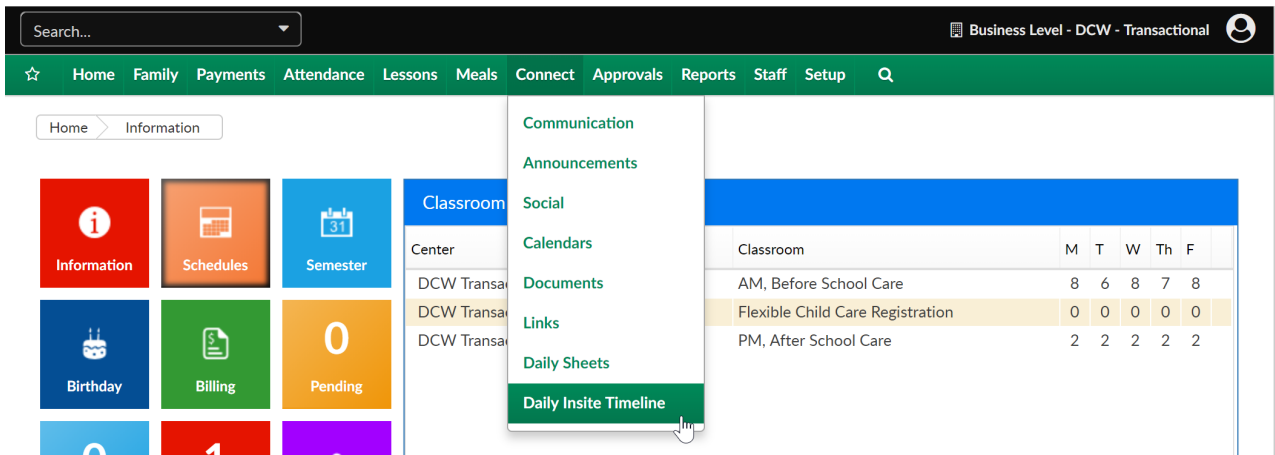

Connect > Daily InSite Timeline

Last Modified on 03/13/2018 10:19 am EDT

The Daily InSite Timeline screen will display a summary of the daily insite detail that has been recorded throughout the selected day.

From the Connect menu select the Daily InSite Timeline option.

On the Daily InSite Timeline the below criteria can be selected-

- Center
- From Date
- To Date

Attendance -> Timeline

Daily Insite Timeline

This screen allows you to view child/staff attendance for a date range or program/room. This will allow you to view the movement of the child/staff throughout the day.

Daily Insite Timeline

This screen allows you to view child/staff attendance for a date range or program/room. This will allow you to view the movement of the child/staff throughout the day.

Center

From Date *