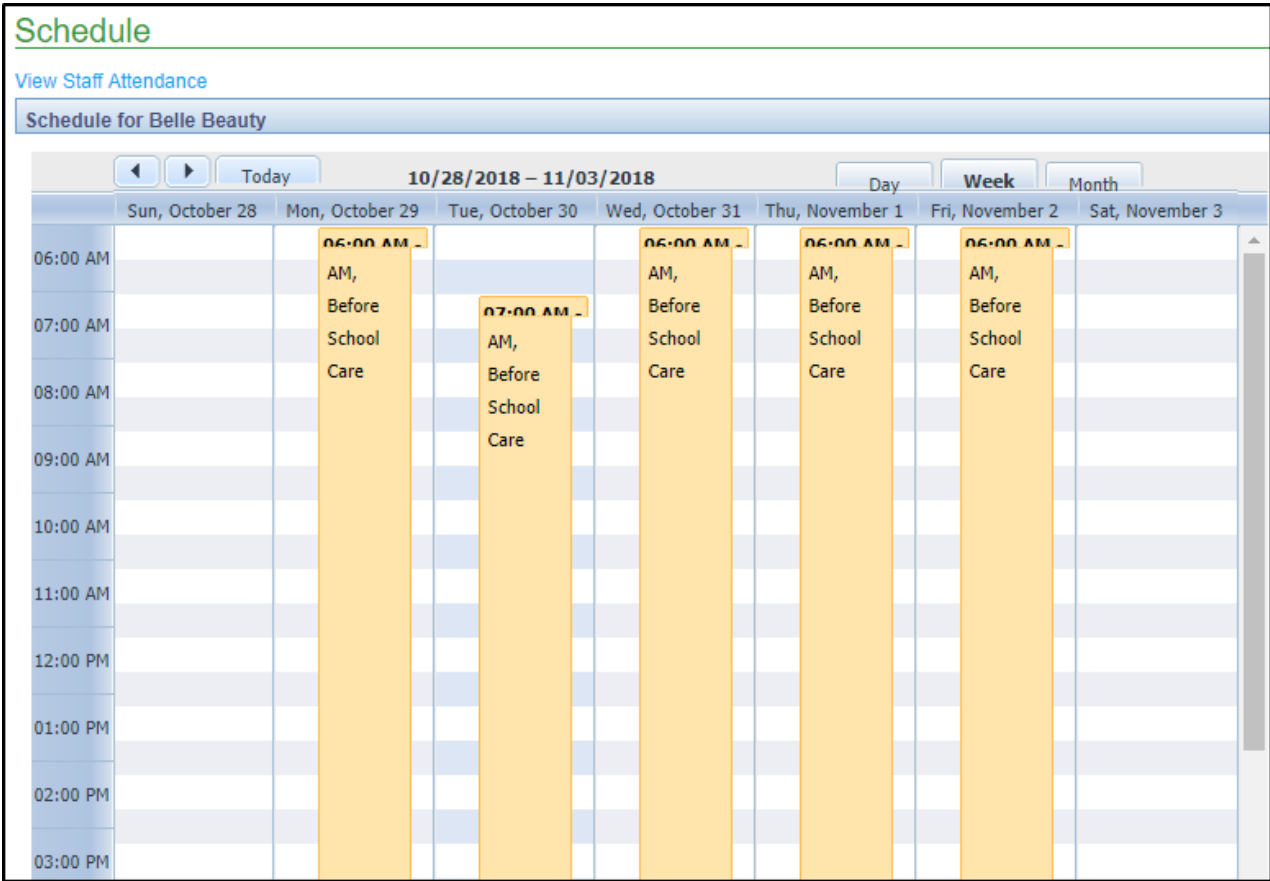

# Teacher/Staff Portal - Staff Schedule

Last Modified on 10/30/2018 11:26 am EDT

The Staff Schedule tile allows staff members to view their schedule by day, week, or month

Staff can also view their attendance by clicking View Staff Attendance

## Attendance Information for Belle Beauty

<input type="button" value="◀"/> <input type="button" value="▶"/> <input type="button" value="Today"/>		March 2018			Day	Week	Month
Sunday	Monday	Tuesday	Wednesday	Thursday	Friday	Saturday	
25	26	27	28	01	02	03	
04	05	06	07	08	09	10	
11	12 08:00 AM Staff	13 07:00 AM Staff	14 07:00 AM Staff	15	16 09:30 AM Staff	17	
18	19	20	21	22	23	24	
25	26	27	28	29	30	31	