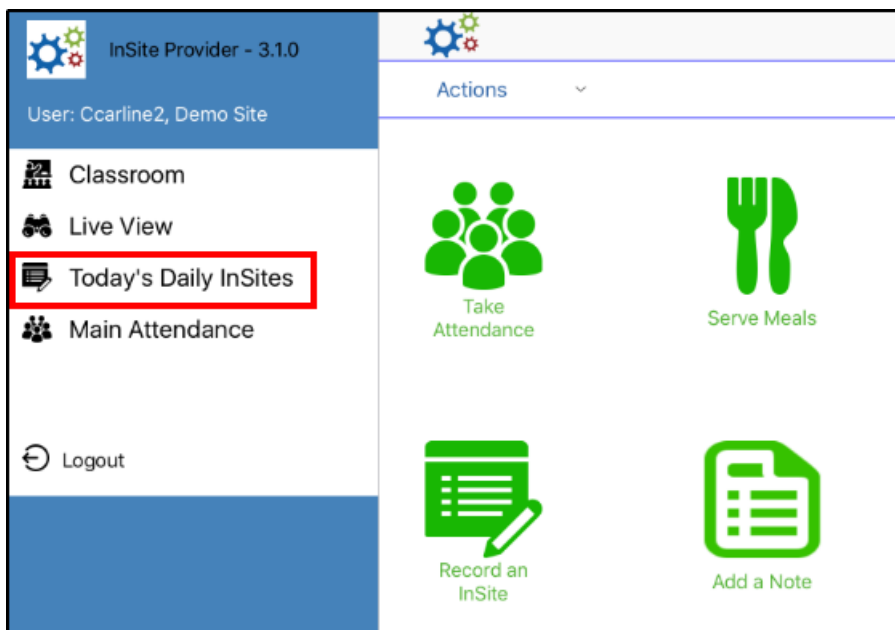

InSite Classroom - Menu Options, Today's Daily InSites

Last Modified on 02/18/2021 7:11 am EST

InSites added from the [Record an InSite](#) button will appear in Today's Daily InSites. This screen can be filtered to view Daily Sheets, Photos, or both. Daily InSites will show the current week's InSites in order from oldest to newest.

To locate Today's Daily InSites, follow the steps below:

1. Click the menu icon in the top left corner

2. Click Today's Daily InSites

3. Select to view Daily Sheets, Photos, or Both - below is an example of both Daily Sheets and Photos