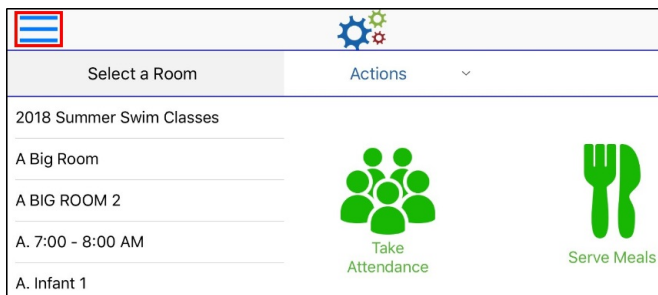

InSite Classroom - Menu Options, Today's Daily InSites

Last Modified on 02/18/2021 7:11 am EST

InSites added from the [Record an InSite](#) button will appear in Today's Daily InSites. This screen can be filtered to view Daily Sheets, Photos, or both. Daily InSites will show the current week's InSites in order from oldest to newest.

To locate Today's Daily InSites, follow the steps below:

1. Click the menu icon in the top left corner

2. Click Today's Daily InSites

3. Select to view Daily Sheets, Photos, or Both - below is an example of both Daily Sheets and Photos