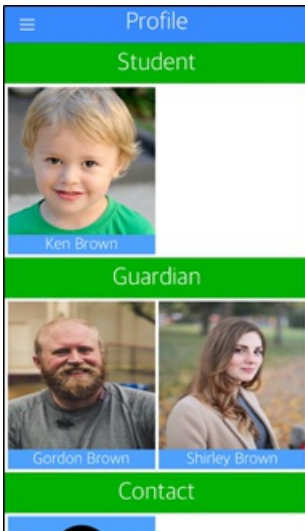

InSite Parent - Profile

Last Modified on 02/18/2021 7:53 am EST

Parents can view profile information that is entered into the system. Each student, parent/guardian, and contact person will have their own profile. To view a profile, click on the person's name/photo.

The following information is included in each profile:

- Name
- Birthday
- Admission Date (for students)
- Phone Numbers (home, work, cell)
- Email Address
- Home Address

Schedule

Student profiles will also have a Schedule feature which contains their program name, start/end dates, and scheduled days of the week.